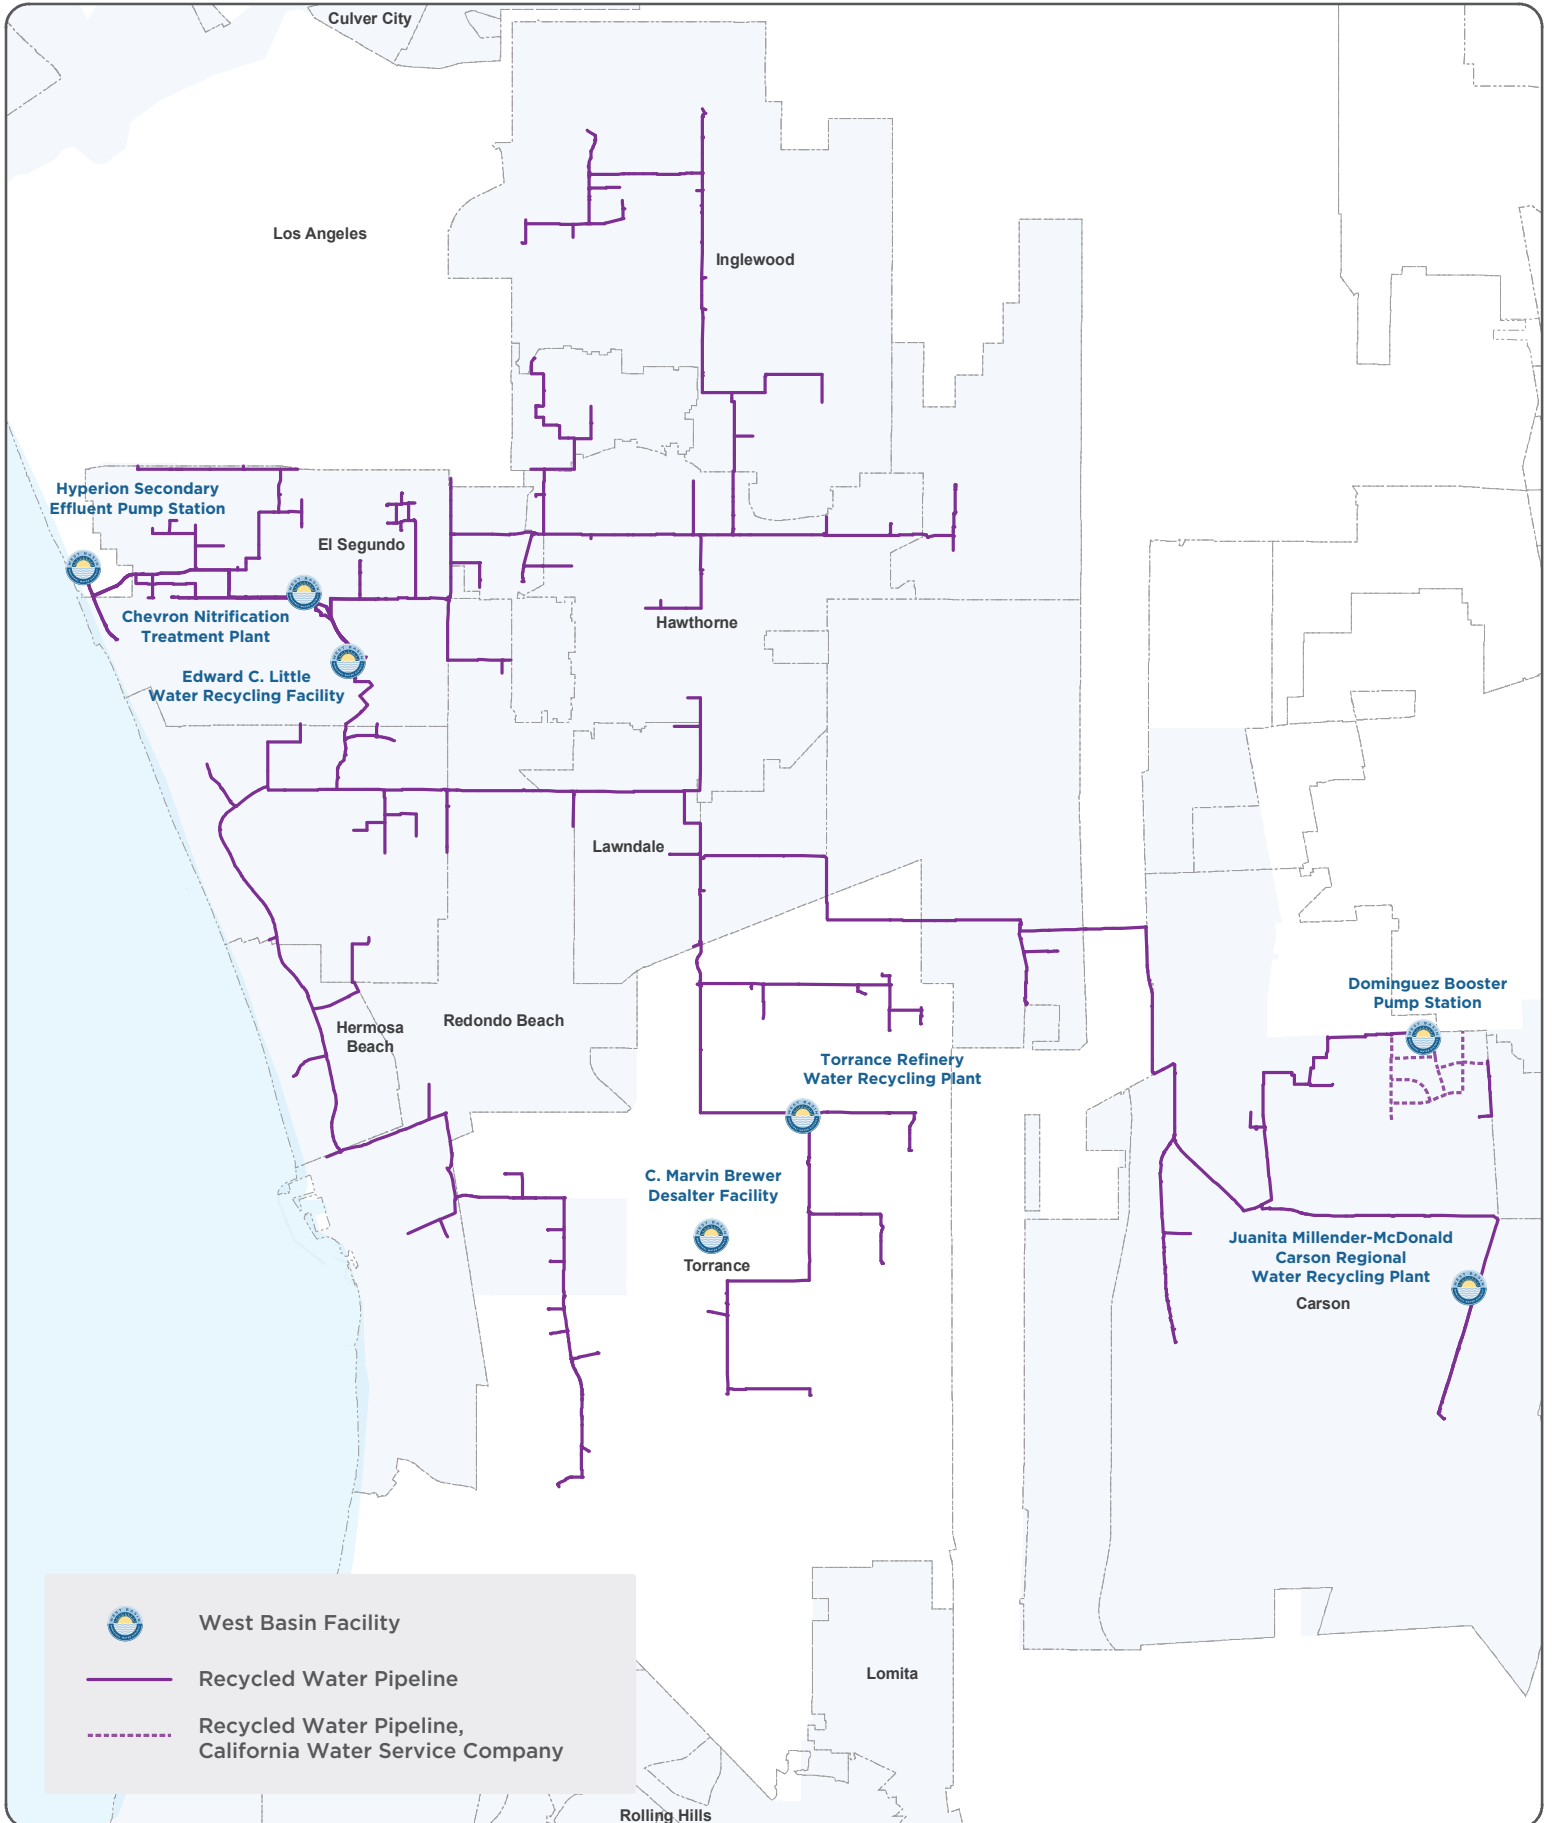

Recycled Water Distribution System

-  West Basin Facility
-  Recycled Water Pipeline
-  Recycled Water Pipeline, California Water Service Company