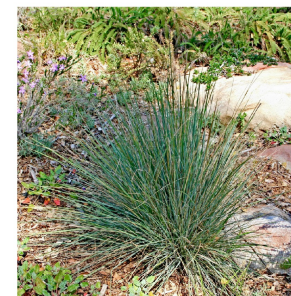

Qty	Size	Common Name	Botanical Name
10	1gal	Foothill Sedge or California Fescue	Carex tumulicola Festuca californica
3	1gal	California Fuchsia or Bush Monkeyflower	Epilobium canum Diplacus aurantiacus
3	1gal	Brittlebush	Encelia farinosa
9	1gal	Moonshine Yarrow or California Poppy	Achillea x 'Moonshine' Eschscholzia californica
2	1gal	Wormwood	Artemisia x 'Powis Castle'

Foothill Sedge

California Fescue

Brittlebush

California Fuchsia

Bush Monkeyflower

Moonshine Yarrow

California Poppy

Wormwood